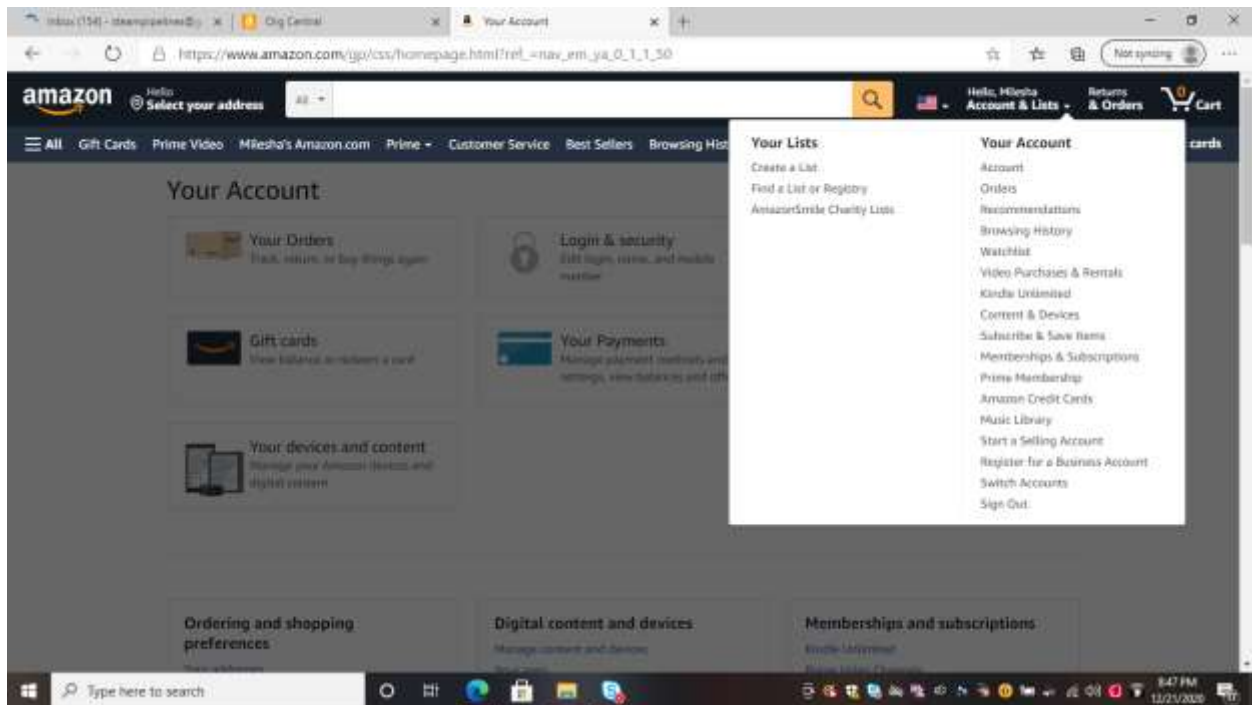

Donate to STEAMPIPElines with every purchase using Amazon Smile:

<https://smile.amazon.com/gp/chpf/homepage?orig=%2F>

Sign in using your existing Amazon account to get started.

[https://smile.amazon.com/ap/signin?\\_encoding=UTF8&openid.assoc\\_handle=amzn\\_smile&openid.claimed\\_id=http%3A%2F%2Fspecs.openid.net%2Fauth%2F2.0%2Fidentifier\\_select&openid.identity=http%3A%2F%2Fspecs.openid.net%2Fauth%2F2.0%2Fidentifier\\_select&openid.mode=checkid\\_setup&openid.ns=http%3A%2F%2Fspecs.openid.net%2Fauth%2F2.0&openid.ns.pape=http%3A%2F%2Fspecs.openid.net%2Fextensions%2Fpape%2F1.0&openid.pape.max\\_auth\\_age=0&openid.return\\_to=https%3A%2F%2Fsmile.amazon.com%2Fgp%2Fcharity%2Fhomepage.html%3Fie%3DUTF8%26news%3D1%26orig%3D%252F%26ref%3Dsmi\\_ge2\\_ul\\_bfgs\\_rsr](https://smile.amazon.com/ap/signin?_encoding=UTF8&openid.assoc_handle=amzn_smile&openid.claimed_id=http%3A%2F%2Fspecs.openid.net%2Fauth%2F2.0%2Fidentifier_select&openid.identity=http%3A%2F%2Fspecs.openid.net%2Fauth%2F2.0%2Fidentifier_select&openid.mode=checkid_setup&openid.ns=http%3A%2F%2Fspecs.openid.net%2Fauth%2F2.0&openid.ns.pape=http%3A%2F%2Fspecs.openid.net%2Fextensions%2Fpape%2F1.0&openid.pape.max_auth_age=0&openid.return_to=https%3A%2F%2Fsmile.amazon.com%2Fgp%2Fcharity%2Fhomepage.html%3Fie%3DUTF8%26news%3D1%26orig%3D%252F%26ref%3Dsmi_ge2_ul_bfgs_rsr)